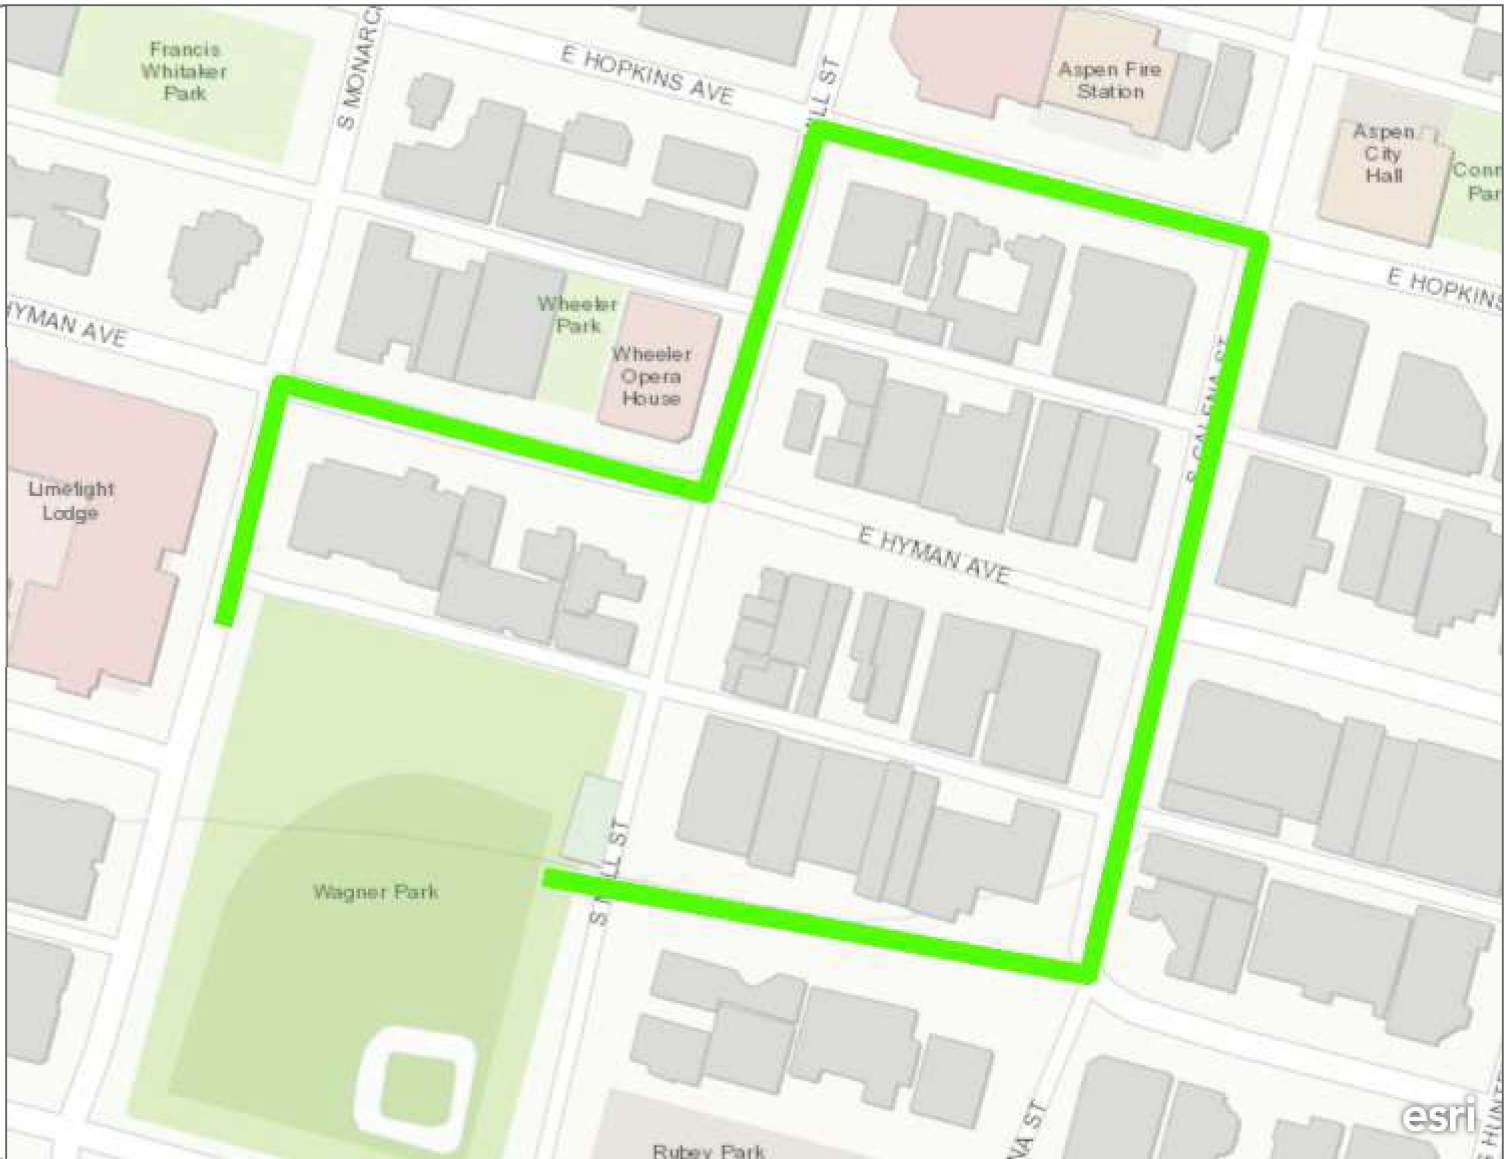

# July 4th Kid Bike Route

9am-10am Kids Bike decorating  
in Wagner Park

10am  
Kids Bike Ride  
Starting on Monarch, finishing  
in Wagner.

DRAFT

200ft

County of Pitkin & City of Aspen, Bureau of Land Management, Esri, HERE, Garmin, INCREMENT P, USGS, EPA, USDA